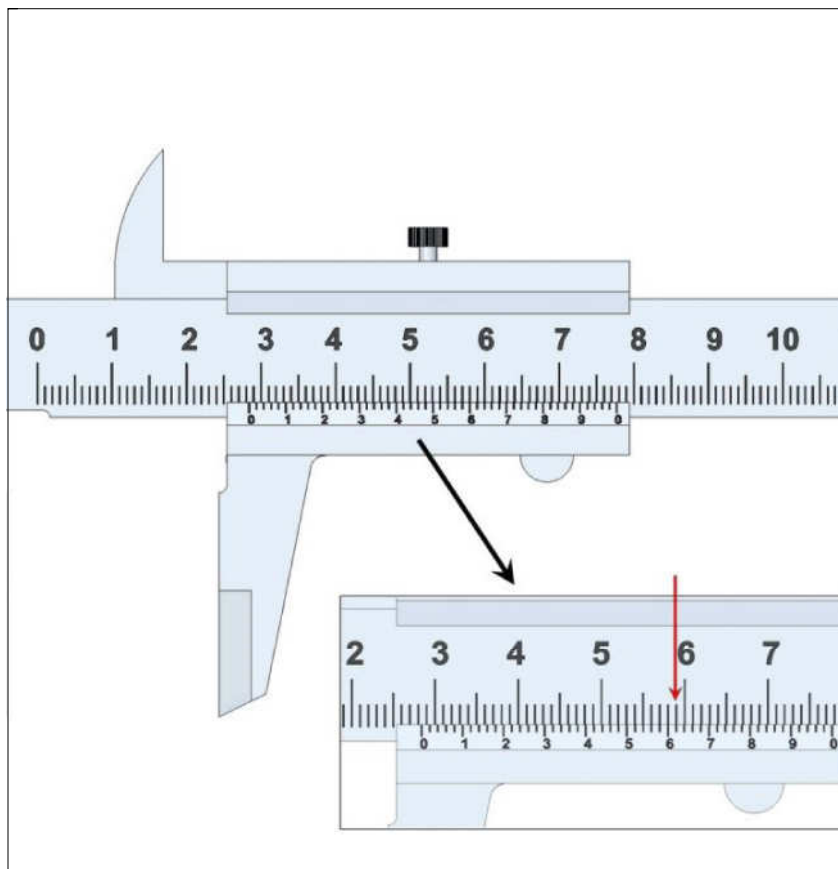

Sep 13-8:40 AM