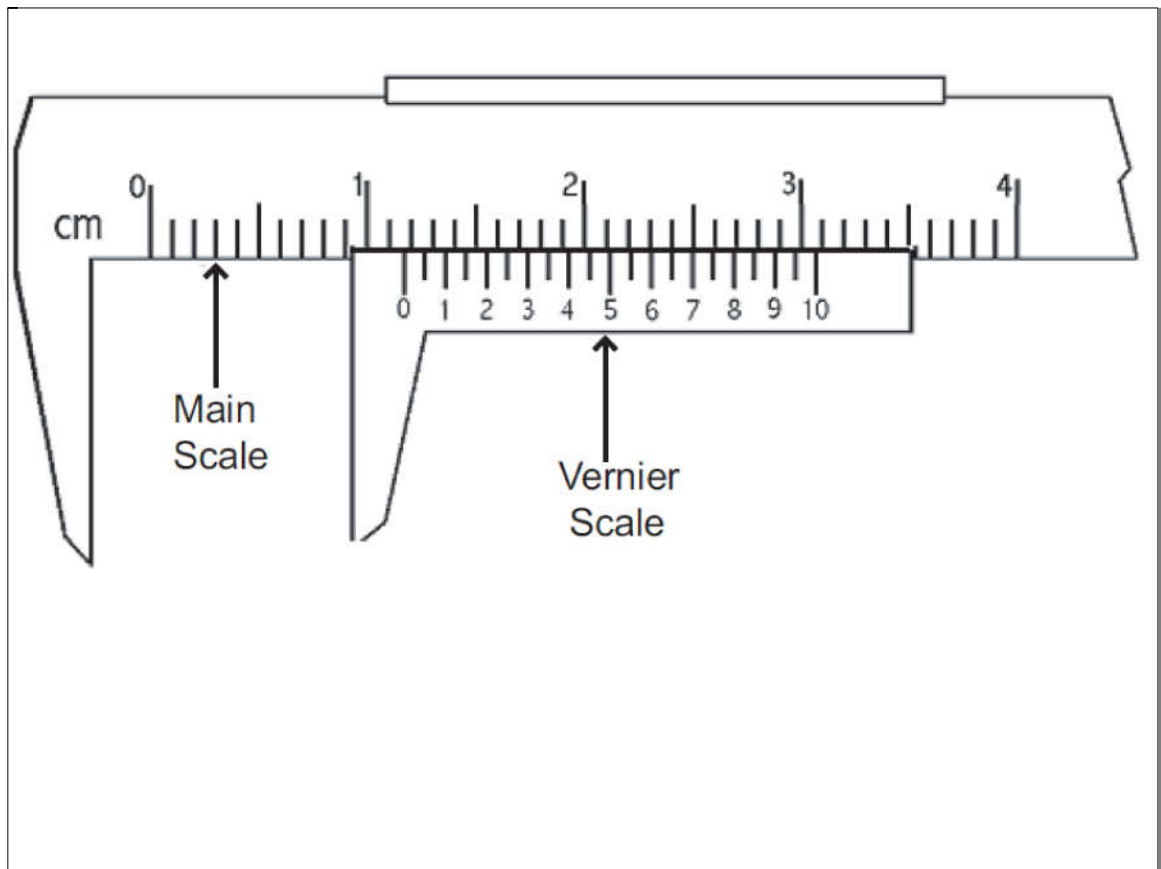

Sept 13

Measurement

Notebook paper

	cm	in
W		
H		

Sep 13-8:19 AM

Resolution - How accurately can it measure?

	width	Height
in	6	4
cm	15.2	10.1

cm .1 cm
in 1/16 inch

Sep 13-8:35 AM

Sep 13-8:39 AM

Sep 13-8:40 AM

Sep 13-8:41 AM

Sep 13-8:42 AM

Sep 13-9:07 AM

Sep 13-9:08 AM